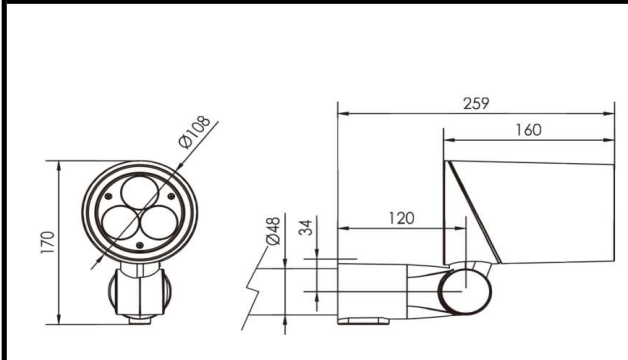

Sovitron Interior Pvt.Ltd.

Model Name	GOTHIC-1140M/DL-OSL-1140MD-3
Description	Flood light

Technical description	Image
-----------------------	-------

Dimension	Dia=108mm W=160mm H=170mm
Frame	Aluminium Die-cast
Color Tempertaure	3000K
Power	12W
Total Luminous Flux	1080 lm
Efficacy	90 lm/W
IP rating	66
Beam angle	50,25 Degree
Color Rendering	≥80
Mounting	Pole Mounted
Optics	Lens & Clear Glass
Dimming	NON-Dimmable
Operating Voltage	220-240 VAC
Standard Lifetime	L70 minimum at 50,000 burning hours

Dimension diagram

Remarks:-

Address: Plot #7 Saroorpur-Nangla Industrial Area,Ballabgarh-Sohna Road,Faridabad-121005
Email: info@sovitron.com